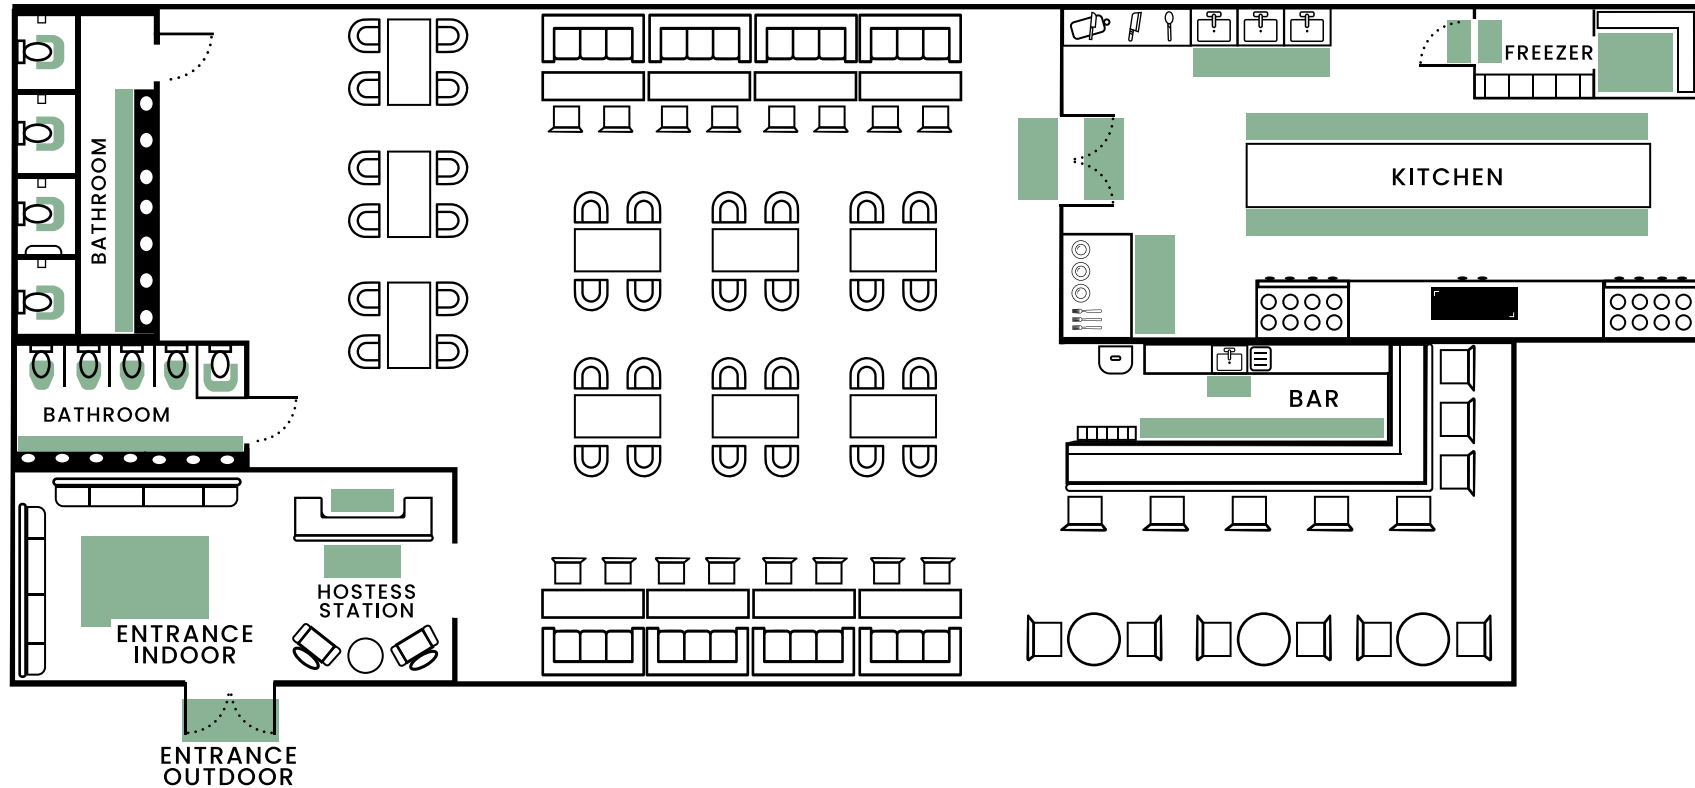

# Mat Placement Guide

## Food Service / Restaurant

| Area             | Product Recommended     | Area                            | Product Recommended                 |
|------------------|-------------------------|---------------------------------|-------------------------------------|
| Entrance Outdoor | SuperScrape Plus        | Drink Fountains                 | SuperScrape Plus                    |
| Entrance Outdoor | Brush Hog               | Drink Fountains                 | WaterHog                            |
| Entrance Outdoor | SuperScrape Impressions | Drink Fountains                 | Sure Stride                         |
| Entrance Indoor  | WaterHog                | Kitchen   <i>Transition</i>     | Grease Hog                          |
| Entrance Indoor  | WaterHog Logo Inlay     | Kitchen   <i>Workstation</i>    | Comfort Flow                        |
| Entrance Indoor  | ColorStar               | Kitchen   <i>Workstation</i>    | Cushion Station   <i>with holes</i> |
| Entrance Indoor  | ColorStar Impressions   | Kitchen   <i>Fryers/Freezer</i> | Traction Tread Grit                 |
| Hostess Station  | Hog Heaven              | Kitchen   <i>Freezer</i>        | Traction Tread                      |
| Hostess Station  | GetFit StandUp          | Kitchen   <i>Freezer</i>        | Safety Scrape                       |
| Bar              | Comfort Flow            | Restrooms                       | CleanShield Urinal Mats             |
| Bar              | Complete Comfort II     | Restrooms                       | CleanShield Commode Mats            |
| Bar              | Cushion Station         | Restrooms   <i>Sink</i>         | Sure Stride                         |